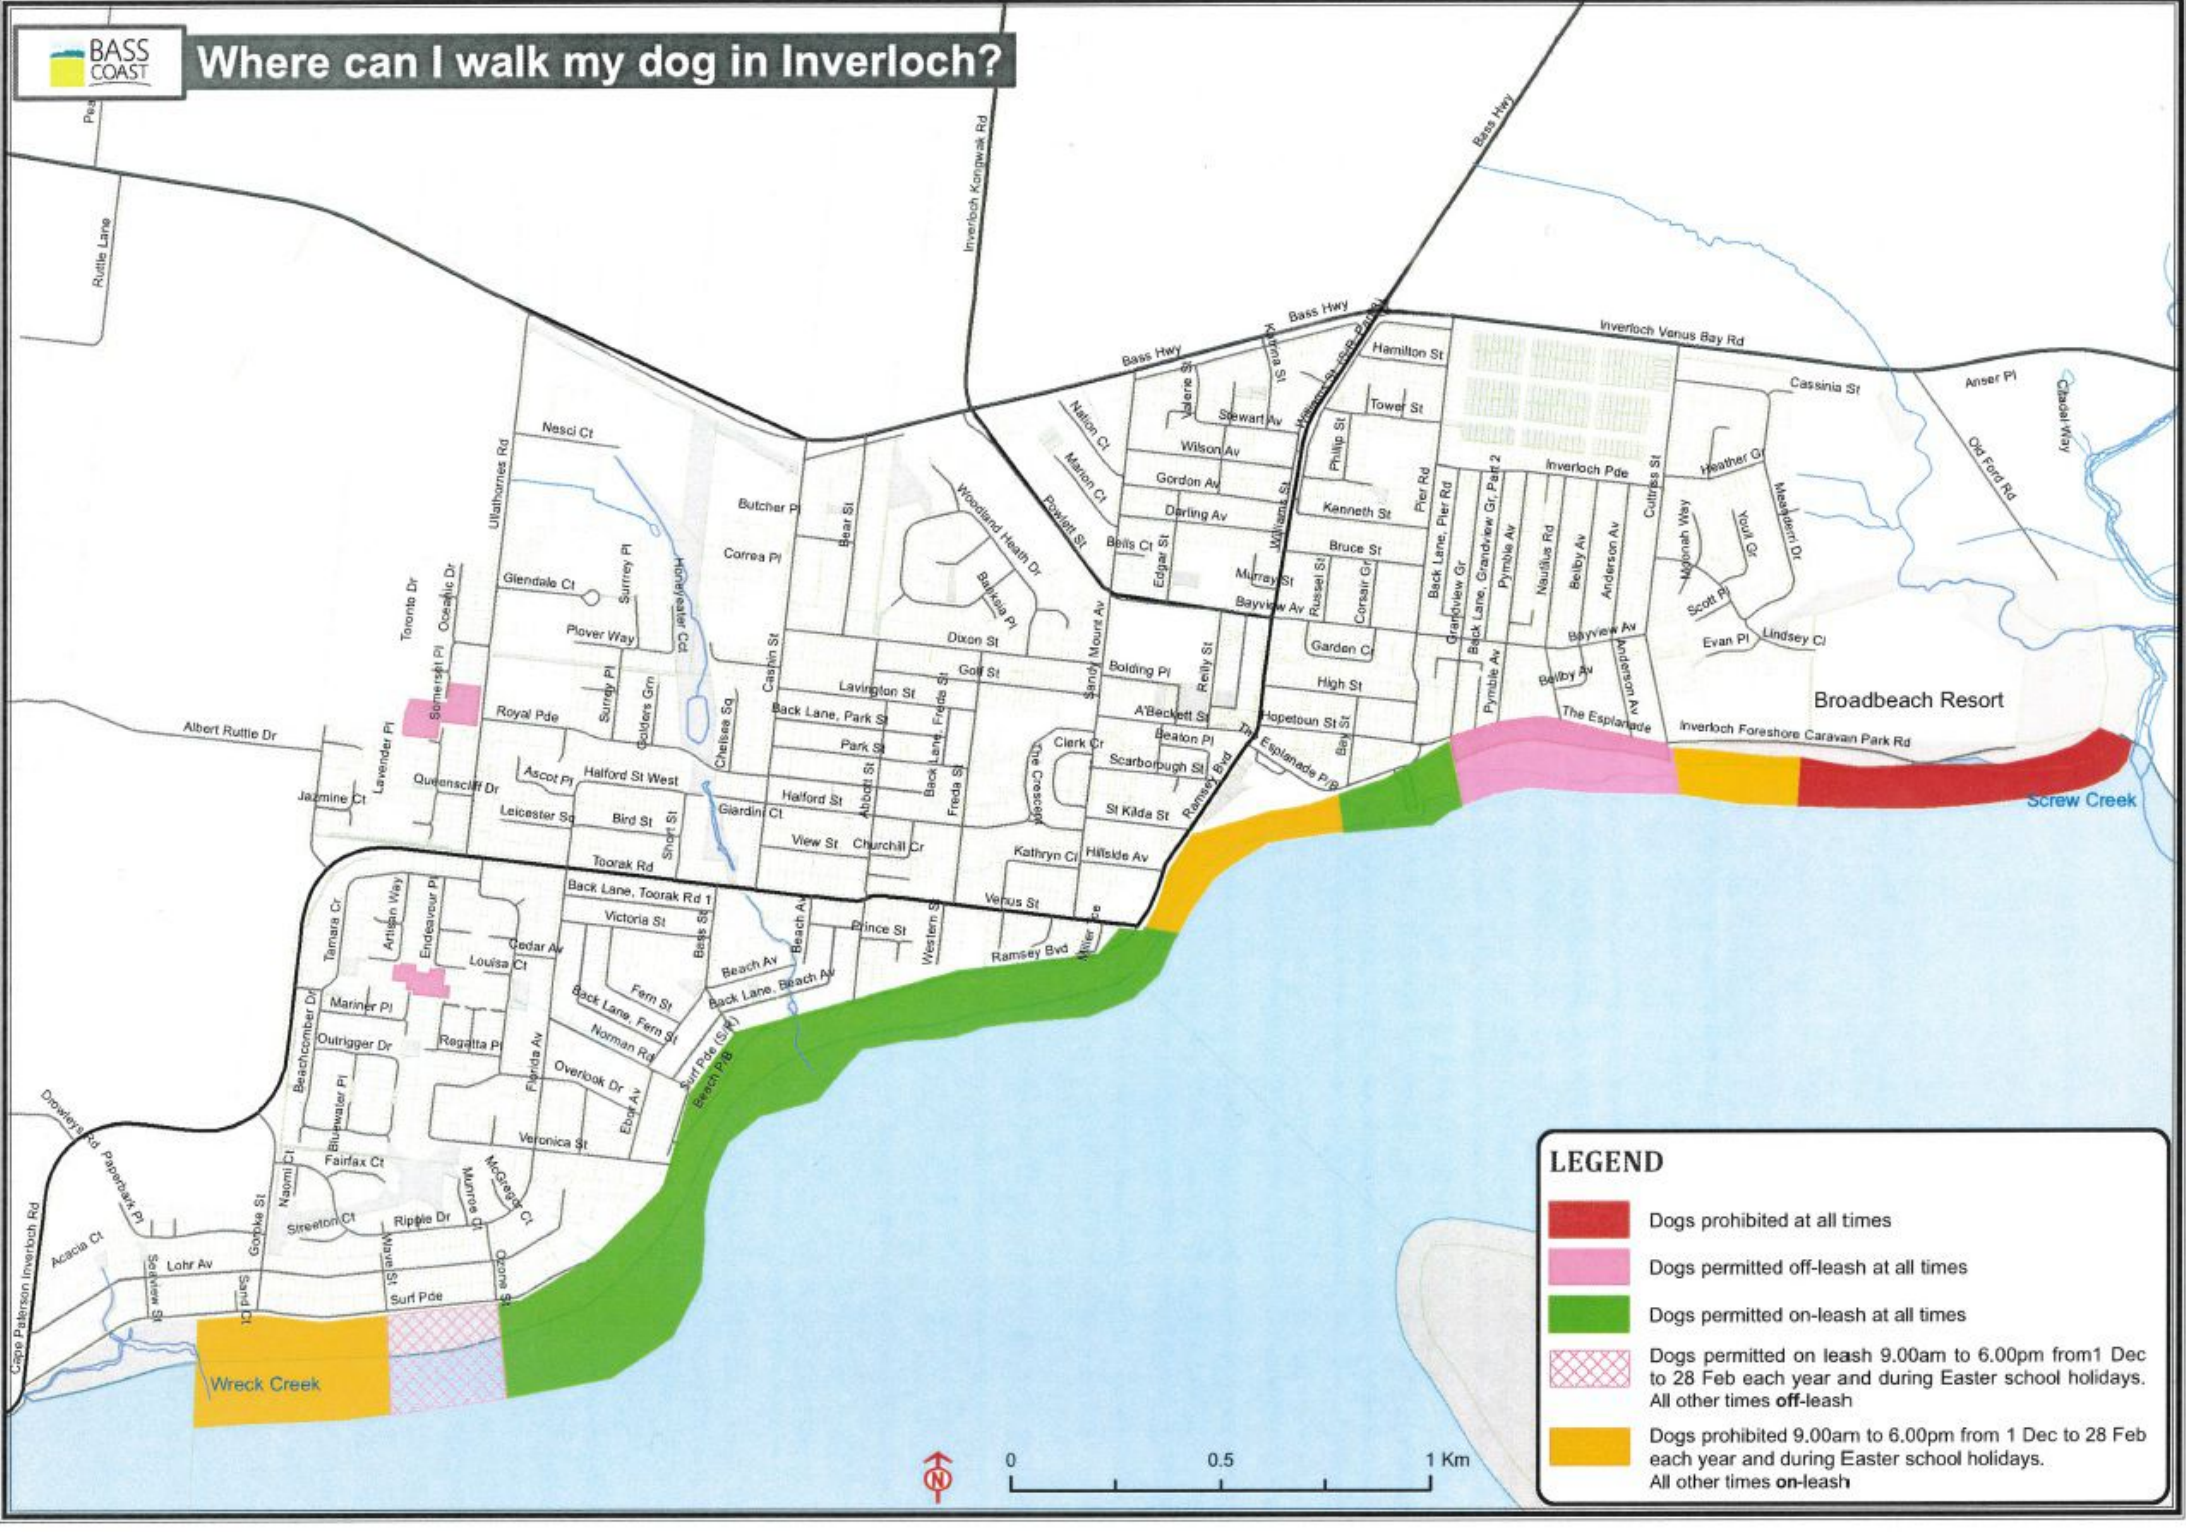

Where can I walk my dog in Inverloch?

LEGEND

- Dogs prohibited at all times
- Dogs permitted off-leash at all times
- Dogs permitted on-leash at all times
- Dogs permitted on-leash 9.00am to 6.00pm from 1 Dec to 28 Feb each year and during Easter school holidays. All other times **off-leash**
- Dogs prohibited 9.00am to 6.00pm from 1 Dec to 28 Feb each year and during Easter school holidays. All other times **on-leash**